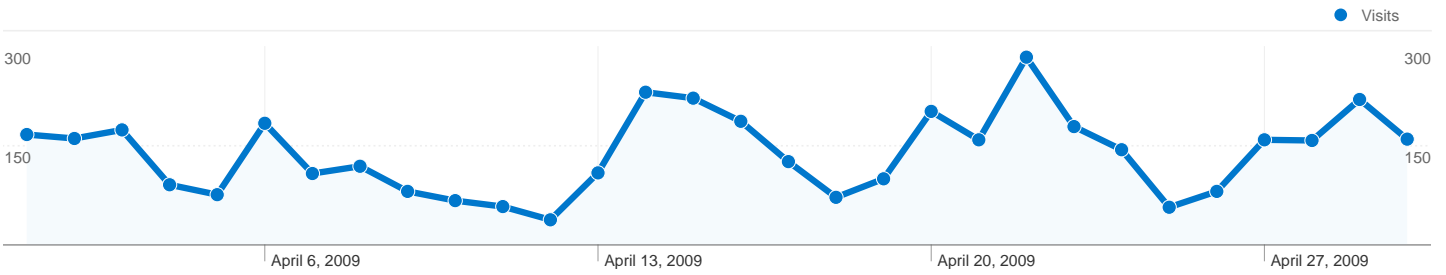

All traffic sources sent a total of 4,174 visits

23.14% Direct Traffic

71.87% Referring Sites

4.98% Search Engines

- **Referring Sites**
  3,000.00 (71.87%)
- **Direct Traffic**
  966.00 (23.14%)
- **Search Engines**
  208.00 (4.98%)

Top Traffic Sources

Sources	Visits	% visits	Keywords	Visits	% visits
ccboe.com (referral)	2,830	67.80%	north point athletics	116	55.77%
(direct) ((none))	966	23.14%	www.northpointathletics.org	19	9.13%
google (organic)	185	4.43%	northpointathletics.org	16	7.69%
webmail.aol.com (referral)	49	1.17%	northpointathletics	14	6.73%
www2.ccboe.com (referral)	14	0.34%	northpoint athletics	13	6.25%