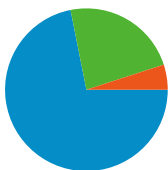

Traffic Sources Overview

- **Referring Sites**
  3,000.00 (71.87%)
- **Direct Traffic**
  966.00 (23.14%)
- **Search Engines**
  208.00 (4.98%)

Content Overview

Pages	Pageviews	% Pageviews
/	6,942	26.88%
/index.cfm?action=main.main	972	3.76%
/index.cfm?action=main.team&l	887	3.44%
/index.cfm?action=main.team&l	738	2.86%
/index.cfm?action=main.team&l	677	2.62%