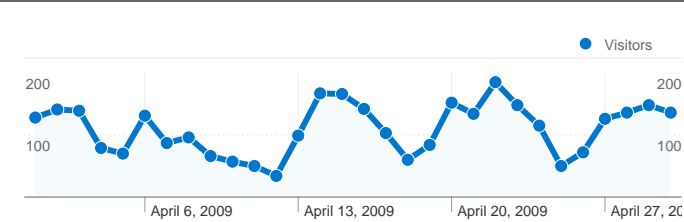

**Site Usage**

**4,174** Visits

**11.45%** Bounce Rate

**25,822** Pageviews

**00:03:11** Avg. Time on Site

**6.19** Pages/Visit

**31.12%** % New Visits

**Visitors Overview**

**1,842 people visited this site**

**4,174** Visits

**1,842** Absolute Unique Visitors

**25,822** Pageviews

**6.19** Average Pageviews

**00:03:11** Time on Site

**11.45%** Bounce Rate

**31.12%** New Visits

**4,174 visits came from 6 countries/territories**

Site Usage

<b>Visits</b> <b>4,174</b> % of Site Total: 100.00%	<b>Pages/Visit</b> <b>6.19</b> Site Avg: 6.19 (0.00%)	<b>Avg. Time on Site</b> <b>00:03:11</b> Site Avg: 00:03:11 (0.00%)	<b>% New Visits</b> <b>31.15%</b> Site Avg: 31.12% (0.08%)	<b>Bounce Rate</b> <b>11.45%</b> Site Avg: 11.45% (0.00%)	
Country/Territory	Visits	Pages/Visit	Avg. Time on Site	% New Visits	Bounce Rate
United States	<b>4,167</b>	6.18	00:03:11	31.08%	11.42%
Germany	<b>3</b>	20.67	00:03:24	33.33%	0.00%
Moldova	<b>1</b>	1.00	00:00:00	100.00%	100.00%
British Indian Ocean Territory	<b>1</b>	6.00	00:17:46	100.00%	0.00%
Canada	<b>1</b>	2.00	00:02:20	100.00%	0.00%
Vietnam	<b>1</b>	3.00	00:00:35	100.00%	100.00%

1 - 6 of 6

Pages on this site were viewed a total of 25,822 times

 25,822 Pageviews

 17,479 Unique Views

 11.45% Bounce Rate