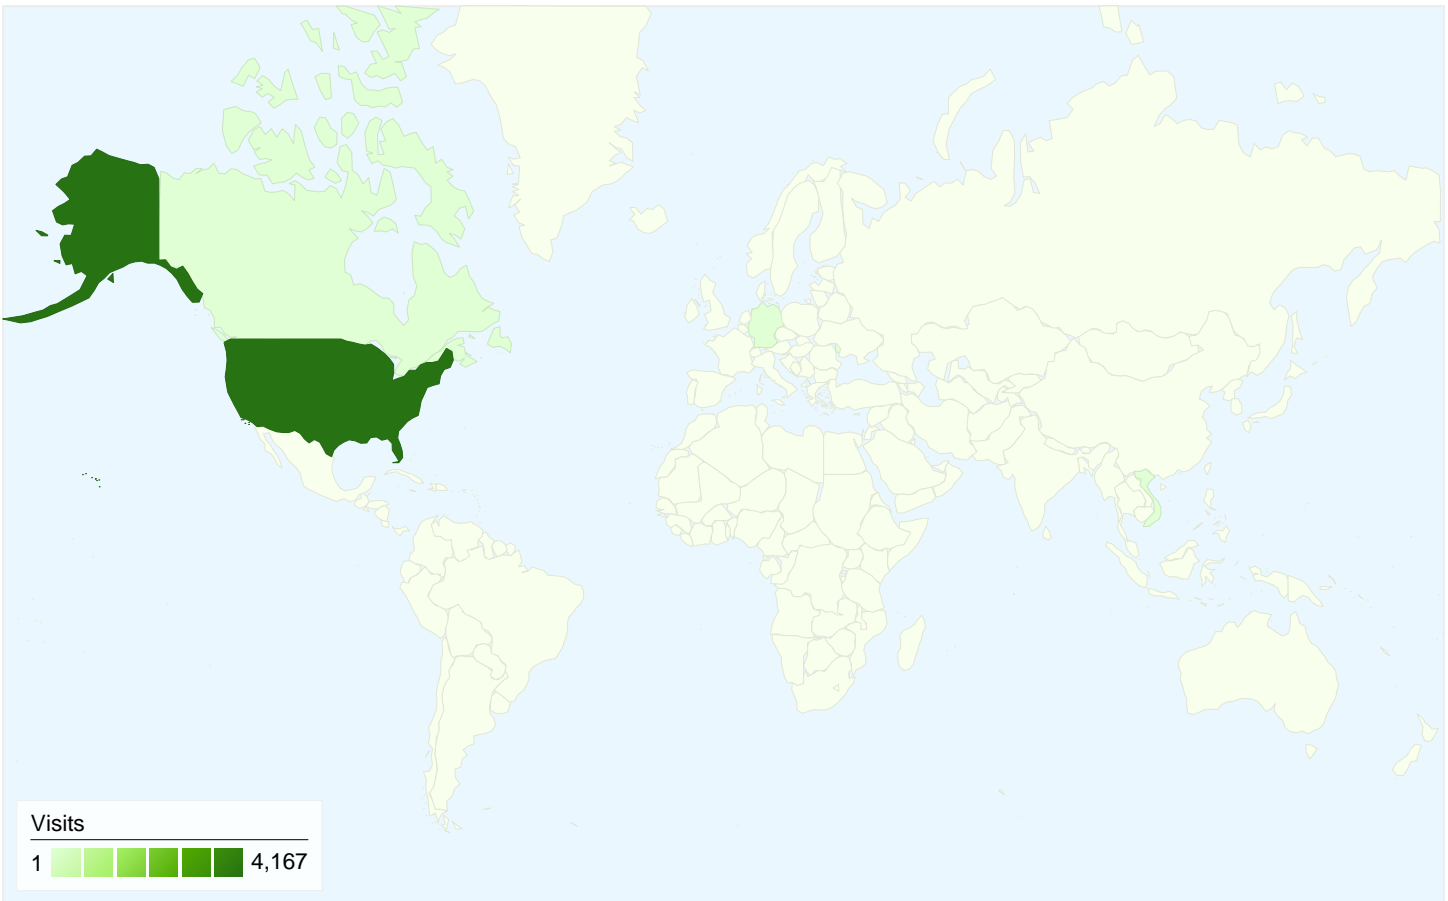

**Visitors**  
**1,842**

**Map Overlay world**

**Traffic Sources Overview**

- **Referring Sites**  
3,000.00 (71.87%)
- **Direct Traffic**  
966.00 (23.14%)
- **Search Engines**  
208.00 (4.98%)

**Content Overview**

All traffic sources sent a total of 4,174 visits

23.14% Direct Traffic

71.87% Referring Sites

4.98% Search Engines

- **Referring Sites**  
3,000.00 (71.87%)
- **Direct Traffic**  
966.00 (23.14%)
- **Search Engines**  
208.00 (4.98%)

**4,174 visits came from 6 countries/territories**

Site Usage

<b>Visits</b> <b>4,174</b> % of Site Total: 100.00%	<b>Pages/Visit</b> <b>6.19</b> Site Avg: 6.19 (0.00%)	<b>Avg. Time on Site</b> <b>00:03:11</b> Site Avg: 00:03:11 (0.00%)	<b>% New Visits</b> <b>31.15%</b> Site Avg: 31.12% (0.08%)	<b>Bounce Rate</b> <b>11.45%</b> Site Avg: 11.45% (0.00%)	
Country/Territory	Visits	Pages/Visit	Avg. Time on Site	% New Visits	Bounce Rate
United States	<b>4,167</b>	6.18	00:03:11	31.08%	11.42%
Germany	<b>3</b>	20.67	00:03:24	33.33%	0.00%
Moldova	<b>1</b>	1.00	00:00:00	100.00%	100.00%
British Indian Ocean Territory	<b>1</b>	6.00	00:17:46	100.00%	0.00%
Canada	<b>1</b>	2.00	00:02:20	100.00%	0.00%
Vietnam	<b>1</b>	3.00	00:00:35	100.00%	100.00%