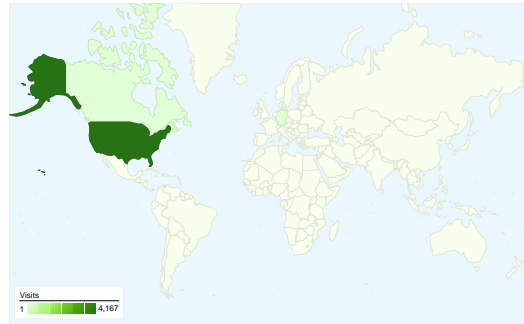

**Site Usage**

**4,174** Visits

**11.45%** Bounce Rate

**25,822** Pageviews

**00:03:11** Avg. Time on Site

**6.19** Pages/Visit

**31.12%** % New Visits

**Visitors Overview**

**Visitors**  
**1,842**

**Map Overlay world**

**Traffic Sources Overview**

- **Referring Sites**  
3,000.00 (71.87%)
- **Direct Traffic**  
966.00 (23.14%)
- **Search Engines**  
208.00 (4.98%)

**Content Overview**

All traffic sources sent a total of 4,174 visits

23.14% Direct Traffic

71.87% Referring Sites

4.98% Search Engines

- **Referring Sites**  
3,000.00 (71.87%)
- **Direct Traffic**  
966.00 (23.14%)
- **Search Engines**  
208.00 (4.98%)

**4,174 visits came from 6 countries/territories**

Site Usage

<b>Visits</b> <b>4,174</b> % of Site Total: 100.00%	<b>Pages/Visit</b> <b>6.19</b> Site Avg: 6.19 (0.00%)	<b>Avg. Time on Site</b> <b>00:03:11</b> Site Avg: 00:03:11 (0.00%)	<b>% New Visits</b> <b>31.15%</b> Site Avg: 31.12% (0.08%)	<b>Bounce Rate</b> <b>11.45%</b> Site Avg: 11.45% (0.00%)	
Country/Territory	Visits	Pages/Visit	Avg. Time on Site	% New Visits	Bounce Rate
United States	<b>4,167</b>	6.18	00:03:11	31.08%	11.42%
Germany	<b>3</b>	20.67	00:03:24	33.33%	0.00%
Moldova	<b>1</b>	1.00	00:00:00	100.00%	100.00%
British Indian Ocean Territory	<b>1</b>	6.00	00:17:46	100.00%	0.00%
Canada	<b>1</b>	2.00	00:02:20	100.00%	0.00%
Vietnam	<b>1</b>	3.00	00:00:35	100.00%	100.00%