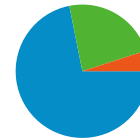

**1,842 people visited this site**

**4,174** Visits

**1,842** Absolute Unique Visitors

**25,822** Pageviews

**6.19** Average Pageviews

**00:03:11** Time on Site

**11.45%** Bounce Rate

**31.12%** New Visits

**Technical Profile**

Browser	Visits	% visits	Connection Speed	Visits	% visits
Internet Explorer	3,414	81.79%	Cable	1,679	40.23%
Firefox	404	9.68%	Unknown	1,145	27.43%
Safari	290	6.95%	T1	642	15.38%
Chrome	46	1.10%	DSL	590	14.14%
Netscape	13	0.31%	Dialup	69	1.65%

All traffic sources sent a total of 4,174 visits

23.14% Direct Traffic

71.87% Referring Sites

4.98% Search Engines

- **Referring Sites**  
3,000.00 (71.87%)
- **Direct Traffic**  
966.00 (23.14%)
- **Search Engines**  
208.00 (4.98%)